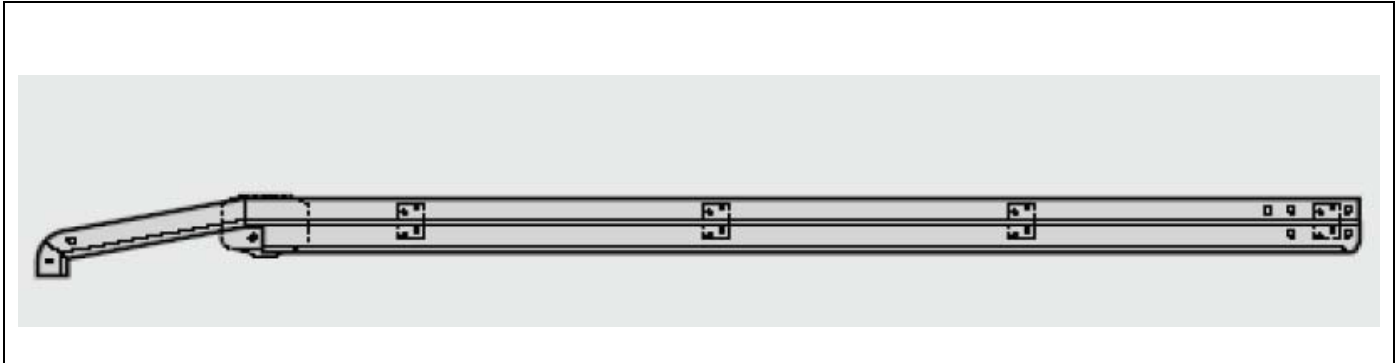

Horizontal track for N Gear
Ordered as ordering height (RM) + 470mm
01.06.1999 -

Right Hand	3047354	£104.00 / metre
Left Hand	3047353	£104.00 / metre